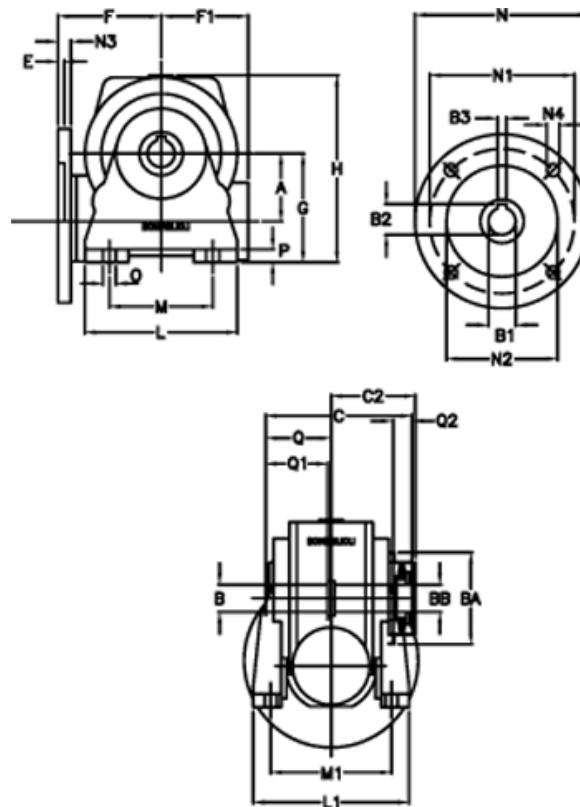

# Data Sheet

Article number: 390204404612236

Description: Worm Gear with Torque Limiter  
VF 44-L2-N-46-P63B5

## Measures

a = 44.60	C2 = 48	L1 = 98	O = 8.5
B = 18	Description = VF 44N-xx-63B5	m = 52	P = 10
B1 E7 = 11	E = 2.0	M1 = 81.0	Q = 32.0
B2 = 12.8	F = 65	N = 140	Q1 = 32
B3 H9 = 4	F1 = 54	N1 = 115	Q2 = 12
BA = 40	g = 72	N2 = 95	
BB H7 = 11	H = 124.5	N3 = 10.5	
C = 79	L = 90	N4 = 9,5	